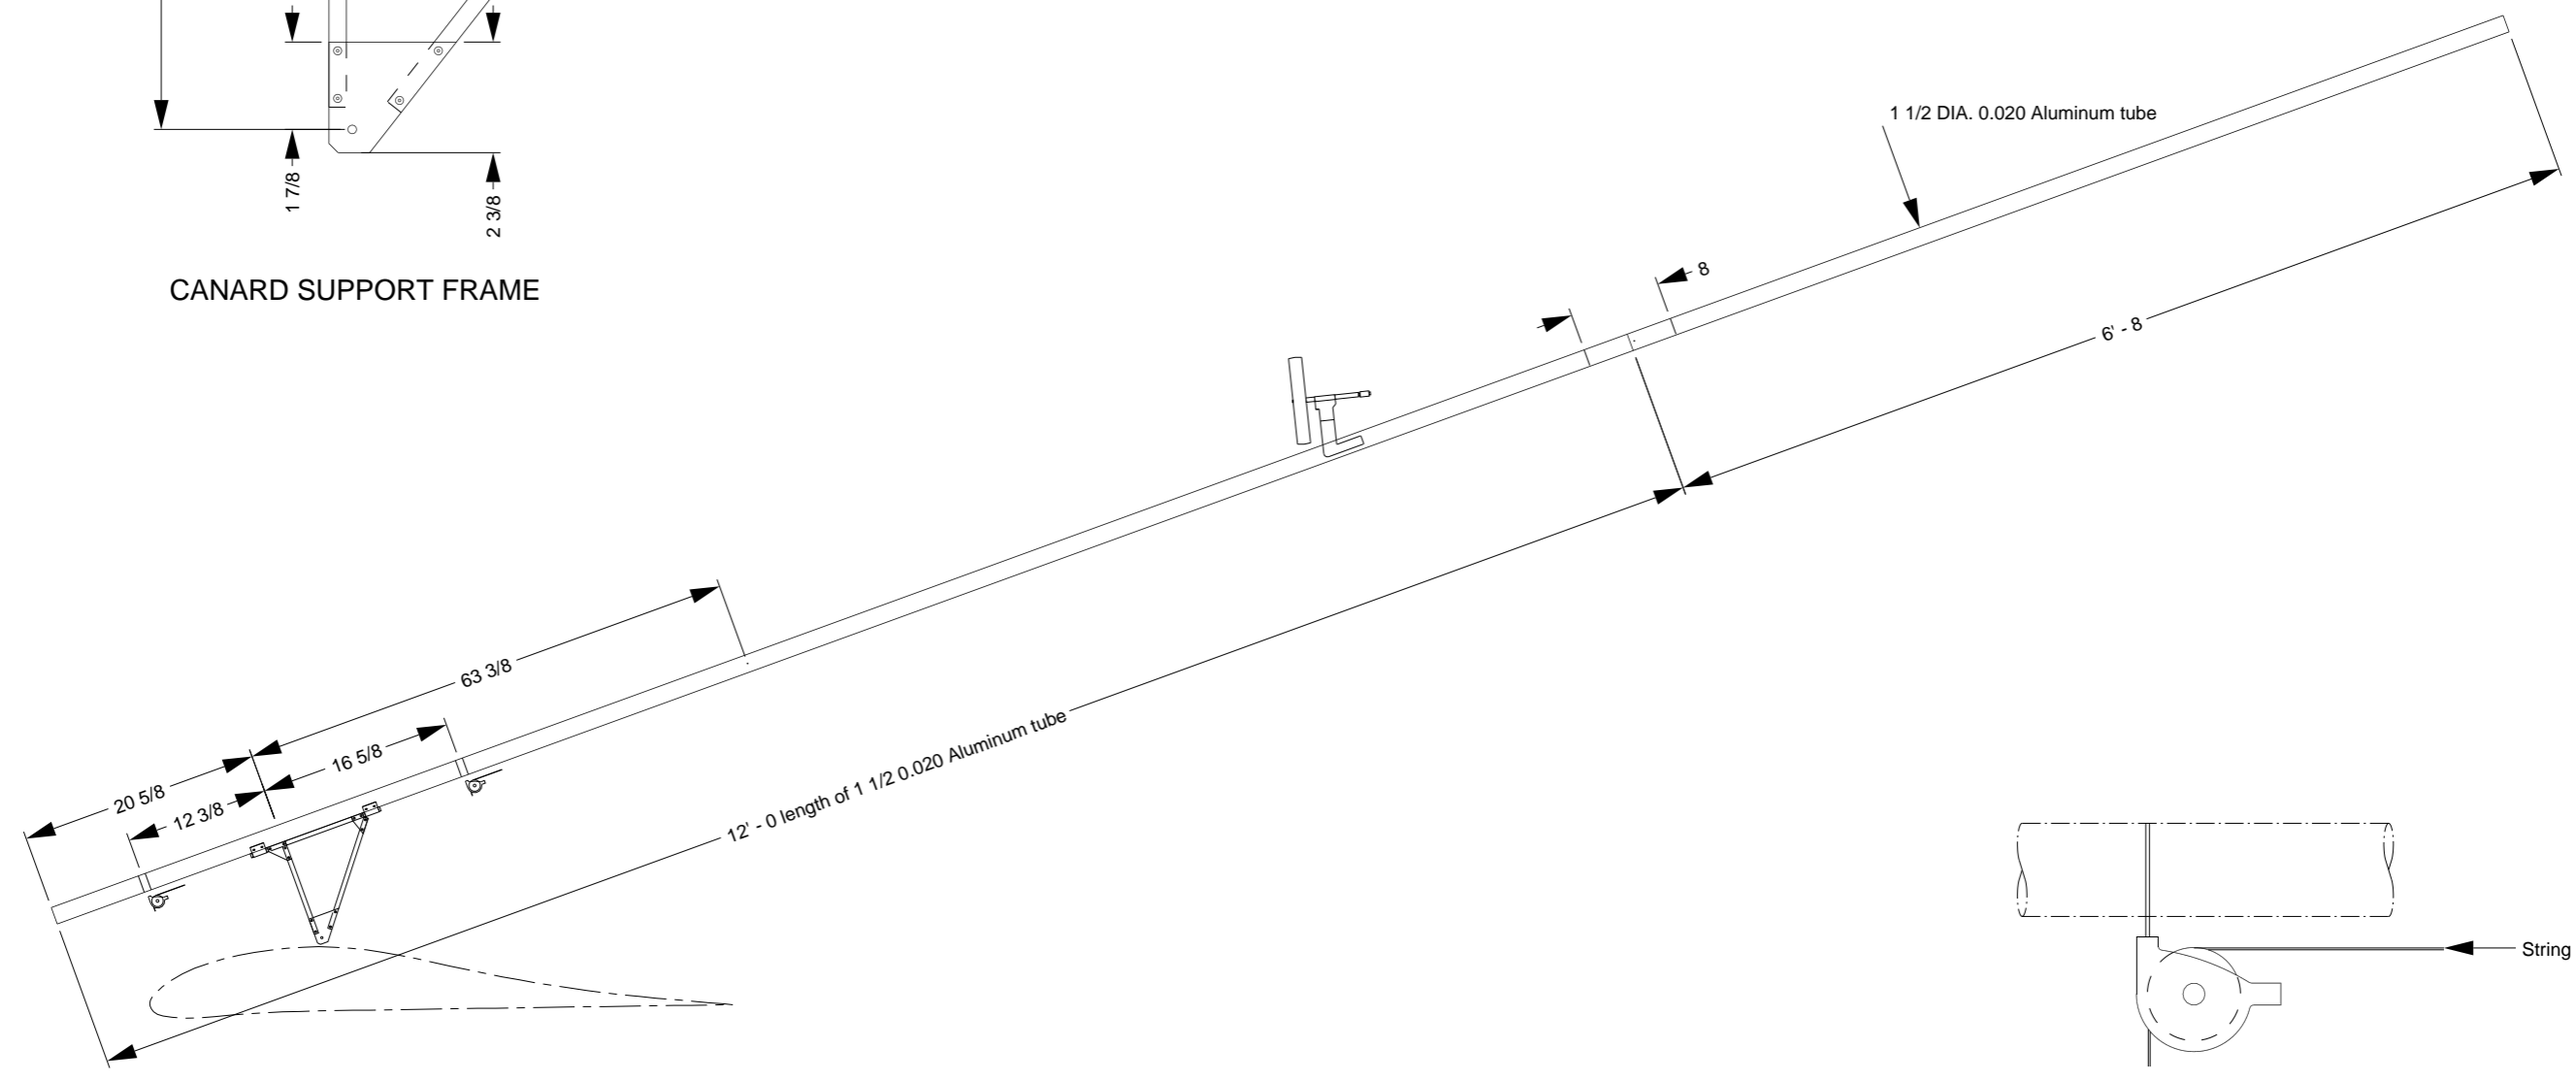

CANARD SUPPORT FRAME

CONTROL PULLEY